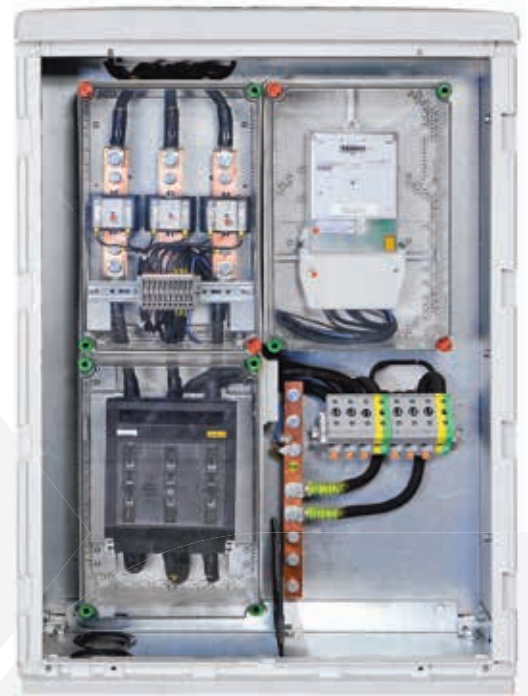

Metered transformer 500/5A

- Supply:** Terminals up to 120 mm² via fuse switch disconnectors NH2 / 400 A
- Outputs:** 1 set certified low voltage metered transformers 500 / 5 A including calibrated metered transformer
1 set output terminals up to 120 mm²
- Details:** Plastic standing distribution casing with permanently attached stand
Ingress protection rating: IP 44
Size H x W x D in mm: 1,320 x 780 x 320
Weight: approx. 82 kg
Cable inlets: underneath
- Extras:** Distribution cabinet is lockable

Further meters

Socket distribution panel SMV-100Z

Socket distribution panel SMV-Z